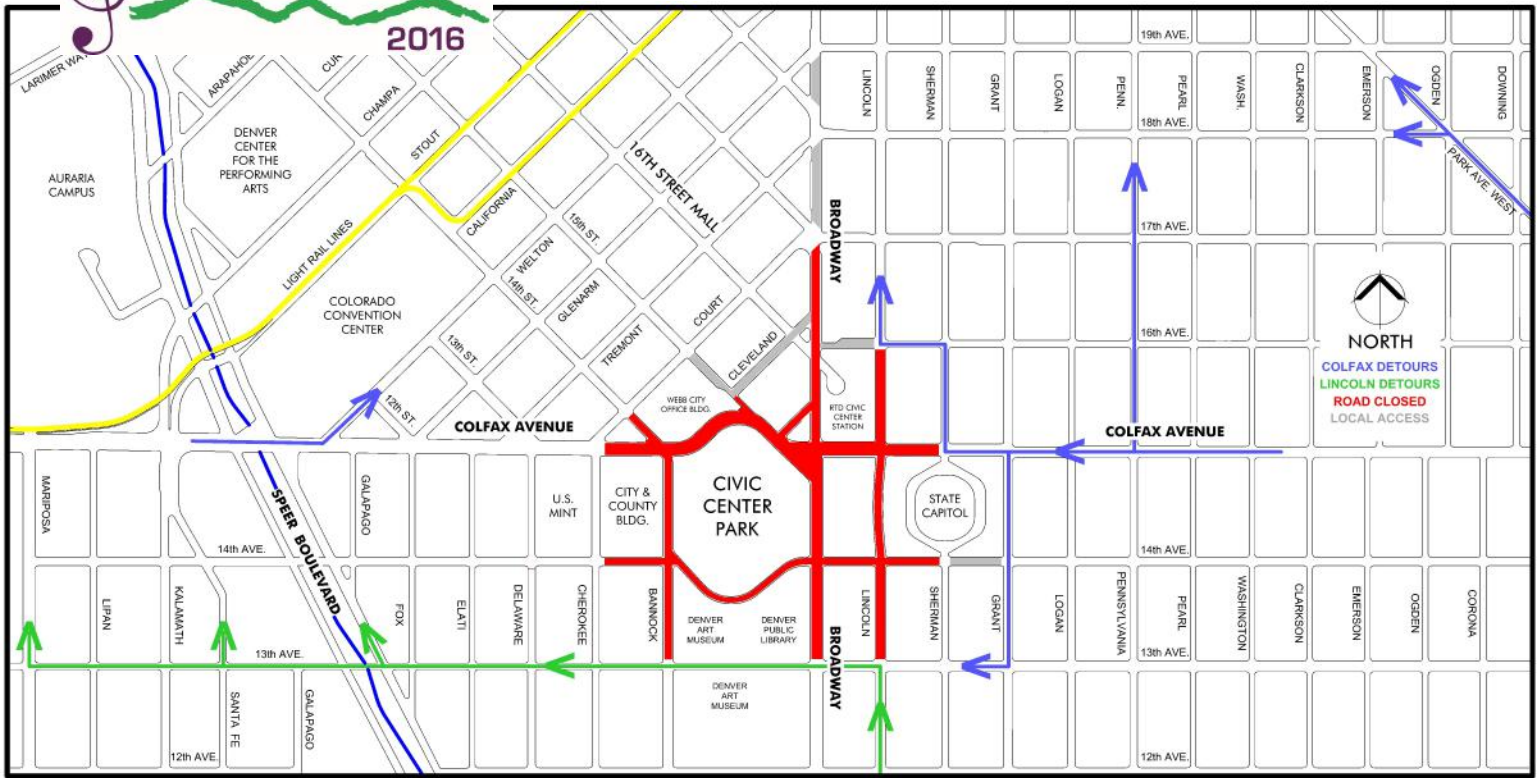

Street Closures & Detours

7.14.2016

Street Closures by Closing Time

- Wednesday, Aug. 31**
Bannock Street Road Closed from 14th Ave to Colfax Ave at 9:00 am
- Thursday, Sep. 1, 6:00 am to 7:00 pm**
Broadway Lane Closures from 13th to 17th Aves
- Thursday, Sep. 1 at 9:00 am**
14th Avenue Road Closed from Cherokee St to Broadway
Bannock Street Road Closed from 13th to 14th Aves
Broadway Lane Closures from 13th to 16th Aves till 3 pm
- Thursday, Sep. 1 at 6:30 pm**
14th Street Road Closed from Court St to Colfax Ave
Cleveland Place Local Access only from 15th to 16th Sts at 6:30 pm
Colfax Avenue Road Closed Eastbound from Court St to Broadway
Colfax Avenue Road Closed Westbound from 15th St to Cherokee
- Thursday, Sep. 1 at 7:00 pm**
14th Avenue Road Closed from Broadway to Lincoln St
Broadway Road Closed from 13th to 19th Aves
Cheyenne Place Road Closed from Broadway to Colfax Ave
- Friday, Sep. 2 at 6:00 am**
15th Street Road Closed from Colfax Ave to Cleveland Pl
15th Street Local Access only from Cleveland Pl to Court Pl
Colfax Avenue Road Closed Westbound from Lincoln St to 15th St
- Friday, Sep. 2, 3:30 pm to 7:00 pm only**
Sherman Street Road Closed Southbound from 16th to 17th Sts
- Friday, Sep. 2 at 7:00 pm**
14th Avenue Road Closed from Lincoln St to Sherman St
14th Avenue Local Access only from Sherman St to Grant St
Colfax Avenue Road Closed from Lincoln St to Sherman St
Lincoln Street Road Closed from 13th to 16th Aves
- Saturday, Sep. 3 at Noon**
16th Avenue Road Closed Eastbound from Broadway to Lincoln